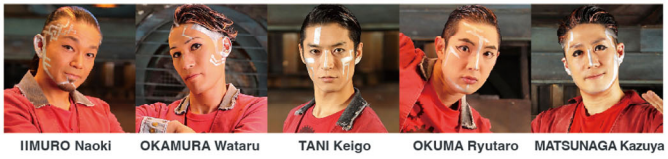

CAST

MIME

Each of the 5 parts has a rotating cast and only one representative member will perform each day.

BREAKIN'